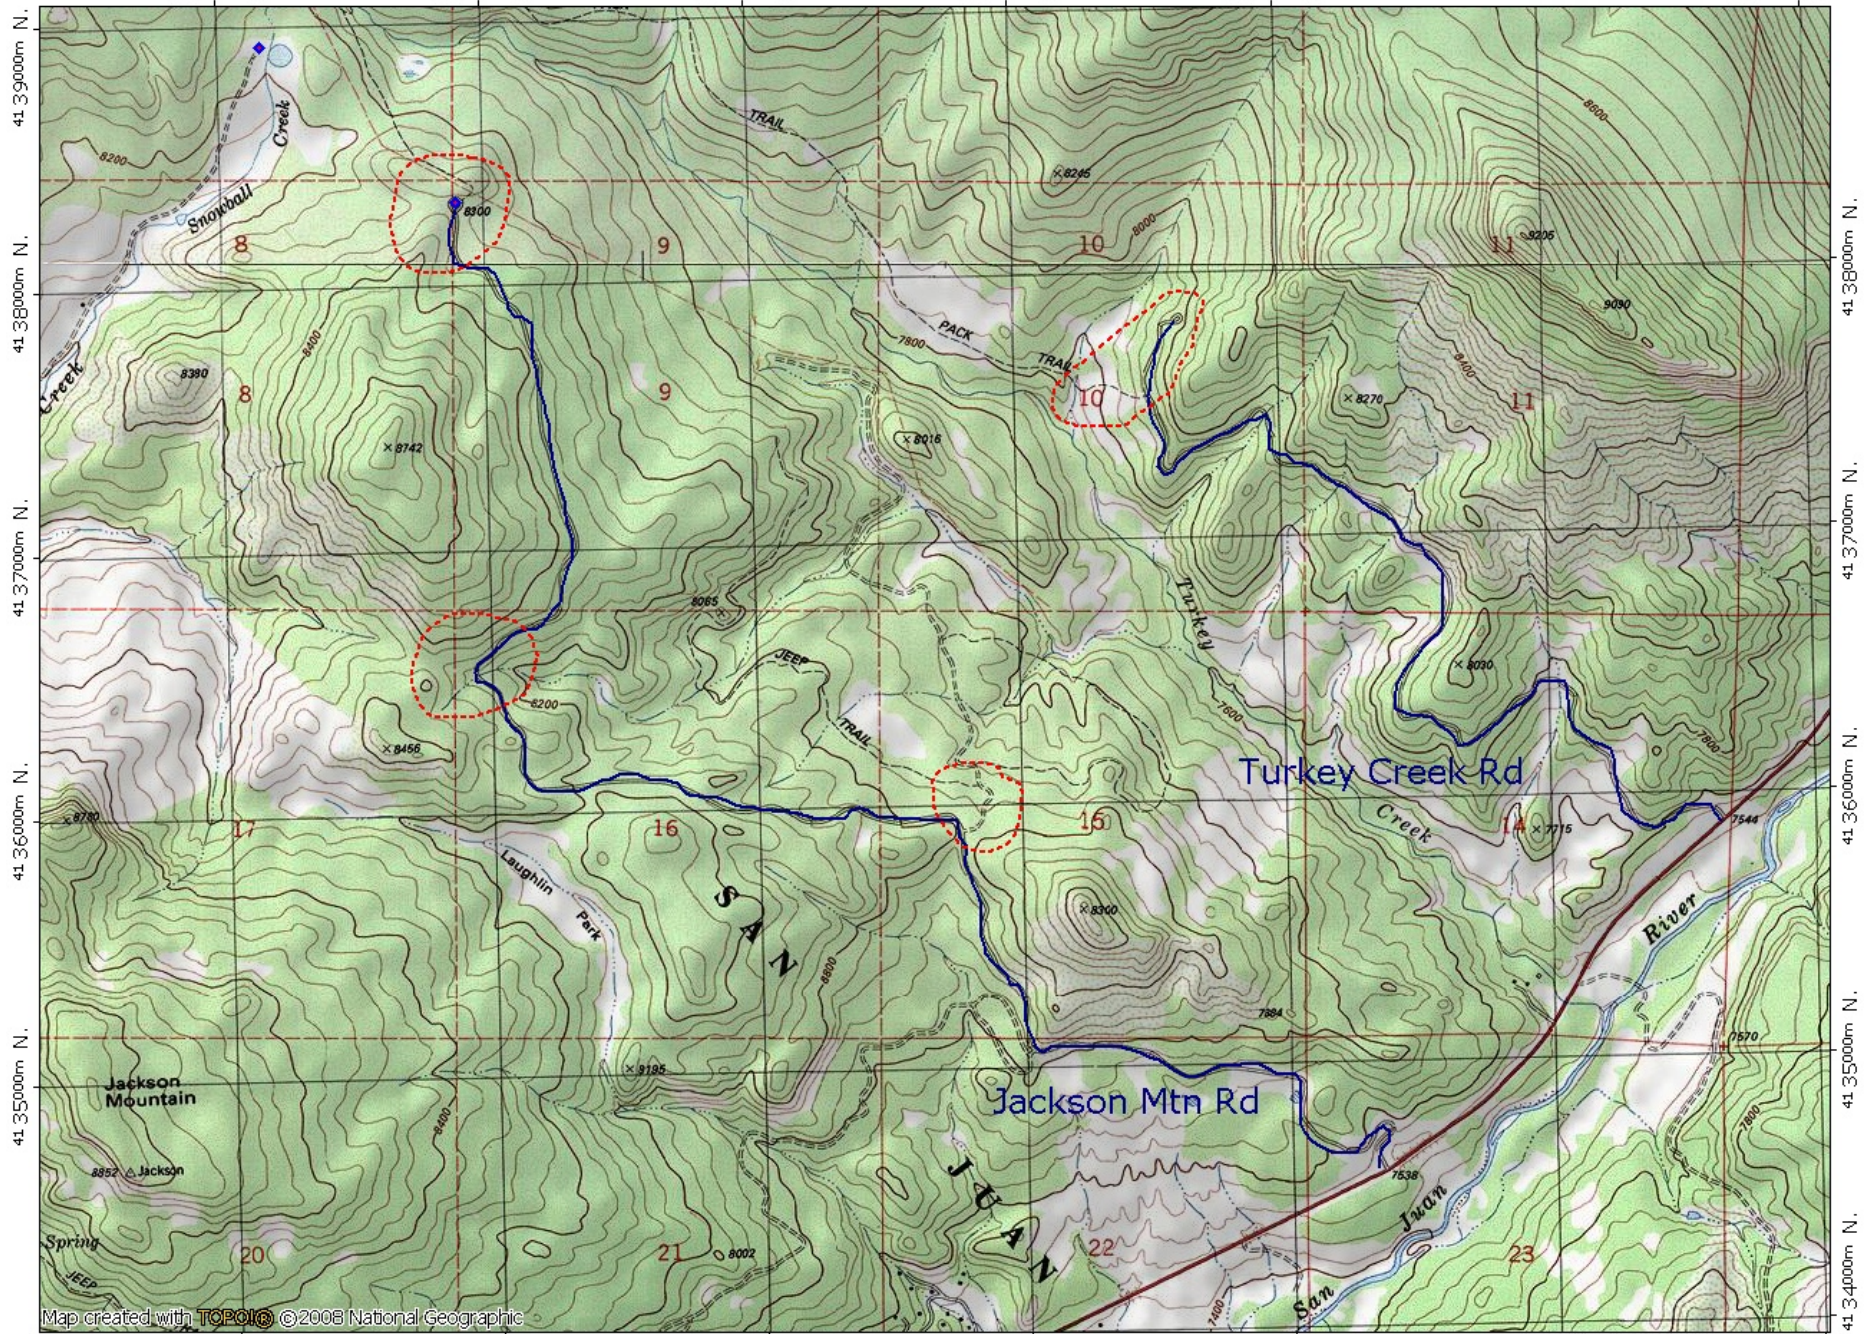

NMMS/4cmc Mushroom Field Trips - Jackson Mtn / Turkey Creek

325000m E. 326000m E. 327000m E. 328000m E. 329000m E. WGS84 Zone 13S 331000m E.

Map created with **TOPOLIC** ©2008 National Geographic

TN MN
9 1/2°
08/12/12