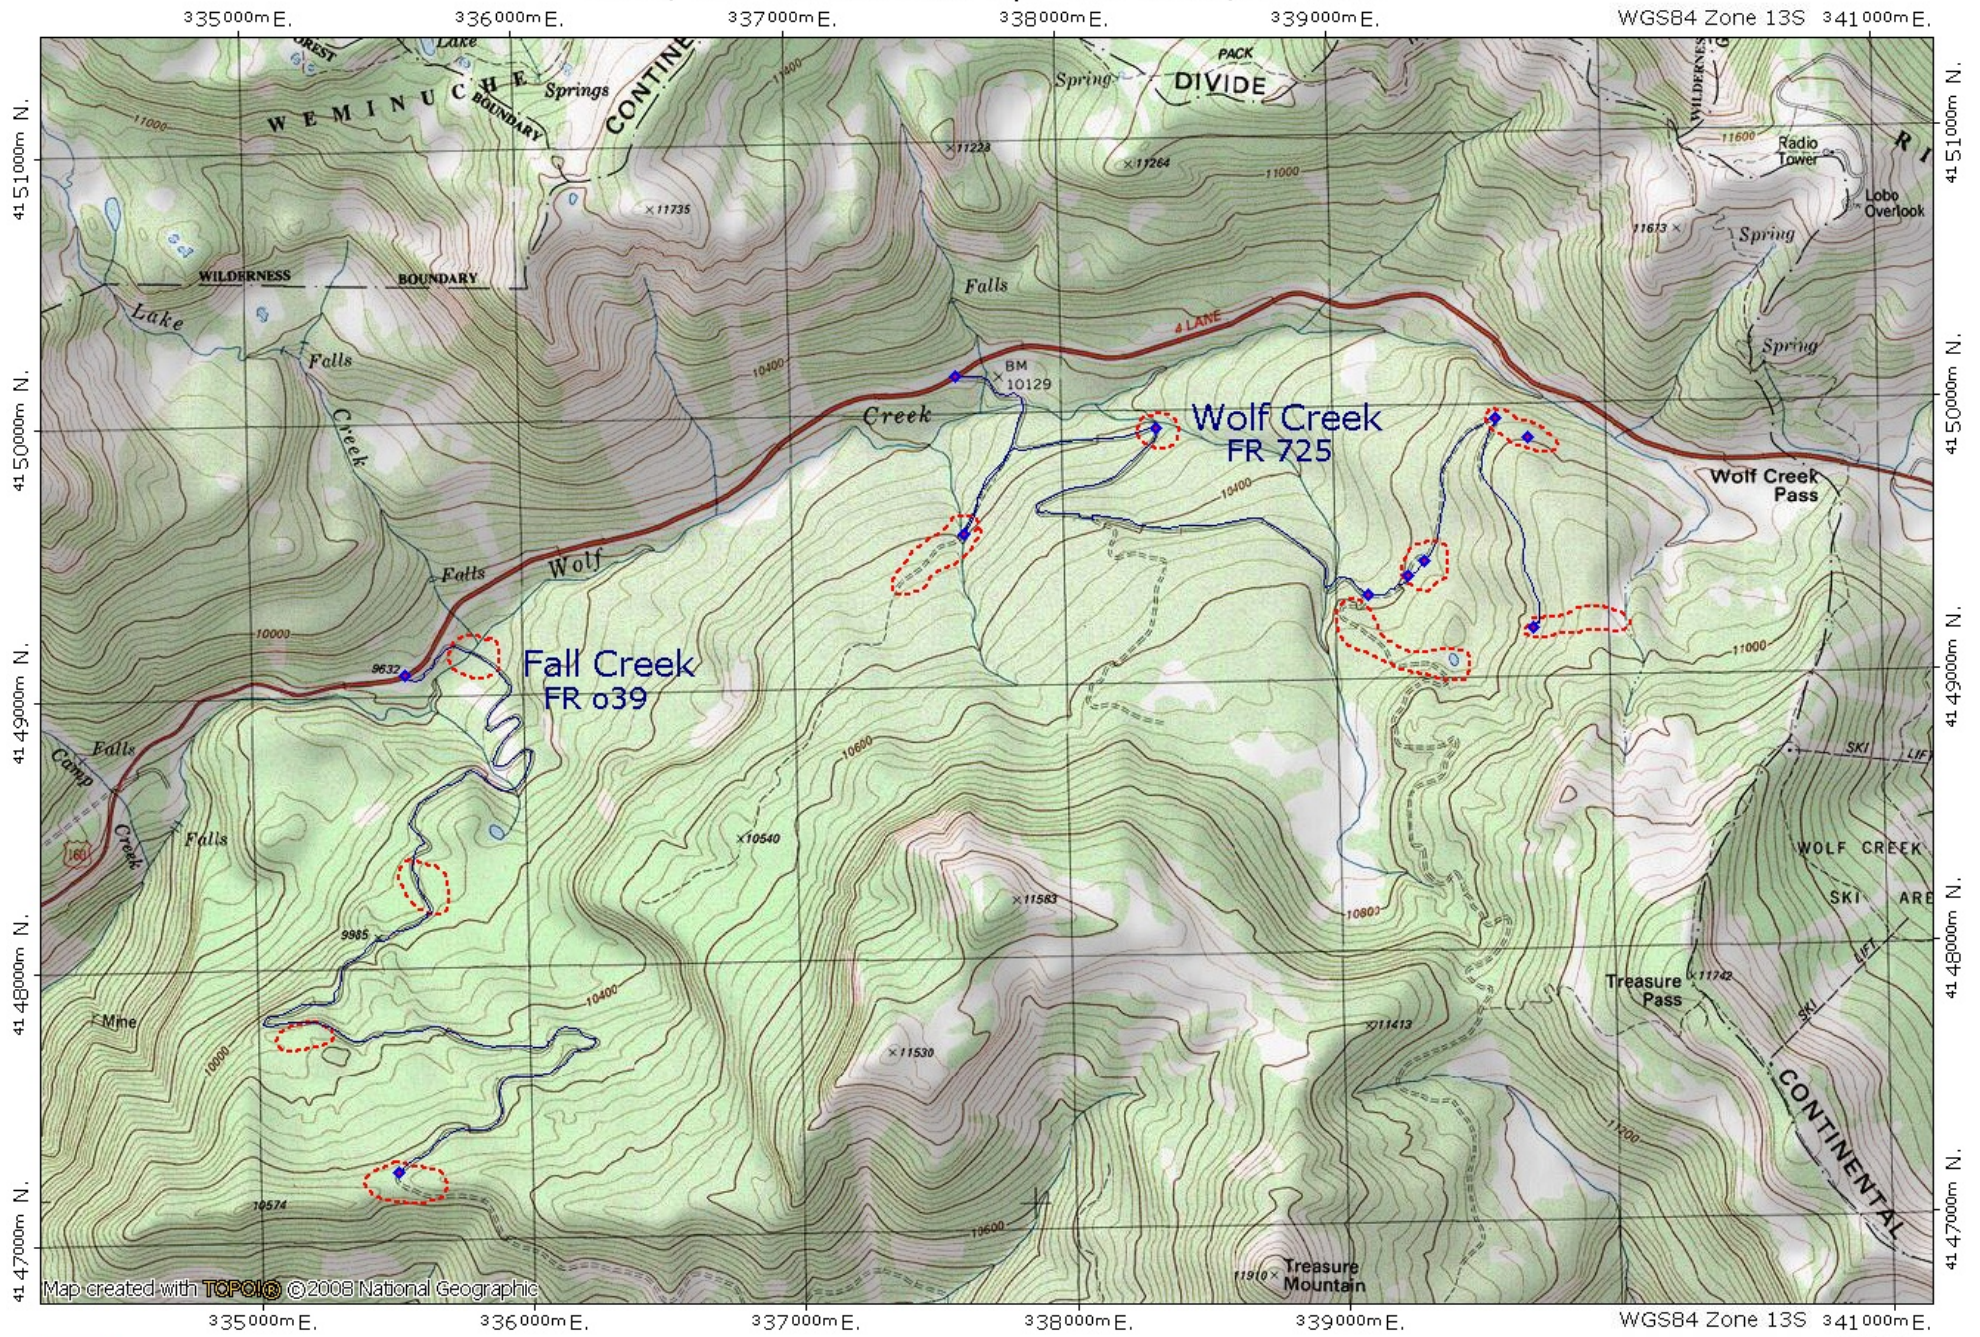

NMMS/4cmc Mushroom Field Trips - Wolf Creek / Fall Creek

Map created with **TOPOGIC** ©2008 National Geographic

TN MN
9 1/2°
08/12/12